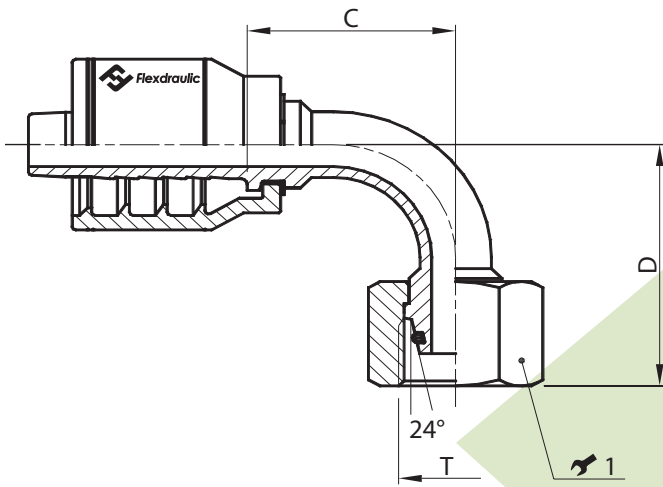

Metric / DIN

Metric / DIN Heavy Female Swivel - 90° Elbow (24° Cone Seat)

One Piece Bite The Wire

Part #	Hose I.D.		Metric Thread (T)	Required Tube O.D.	Cutoff (C)	Drop (D)	Wrench	
	Inch	Size					1 (Inch)	1 (mm)
A04-56E	1/4"	-04	M14 X 1.5	S6	1.08"	1.58"	1 1/16"	17
A04-58E	1/4"	-04	M16 X 1.5	S8	1.12"	1.36"	3/4"	19
A04-60E	1/4"	-04	M18 X 1.5	S10	1.30"	1.40"	7/8"	22
A06-62E	3/8"	-06	M20 X 1.5	S12	1.46"	1.50"	15/16"	24
A06-64E	3/8"	-06	M22 X 1.5	S14	1.52"	1.97"	1 1/16"	27
A08-66E	1/2"	-08	M24 X 1.5	S16	1.71"	1.93"	1 3/16"	30
A10-70E	5/8"	-10	M30 X 2	S20	2.05"	2.25"	1 7/16"	36
A12-70E	3/4"	-12	M30 X 2	S20	2.56"	2.70"	1 7/16"	36
A12-75E	3/4"	-12	M36 X 2	S25	2.85"	2.97"	1 13/16"	46
A16-75E	1"	-16	M36 X 2	S25	3.09"	2.99"	1 13/16"	46
A16-80E	1"	-16	M42 X 2	S30	3.19"	3.27"	2"	50